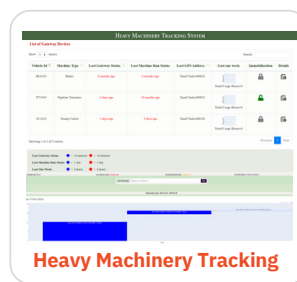

Dashboard Analytics

Sensor data real-time analytics with intuitive visuals, enabling actionable insights for monitoring, predictive maintenance, and optimizing operations. Stay informed with alerts, trends, and comprehensive data views at your fingertips.