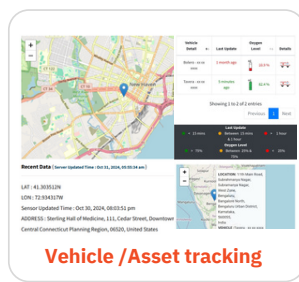

Dashboard Analytics

Sensor data real-time analytics with intuitive visuals, enabling actionable insights for monitoring, predictive maintenance, and optimizing operations. Stay informed with alerts, trends, and comprehensive data views at your fingertips.