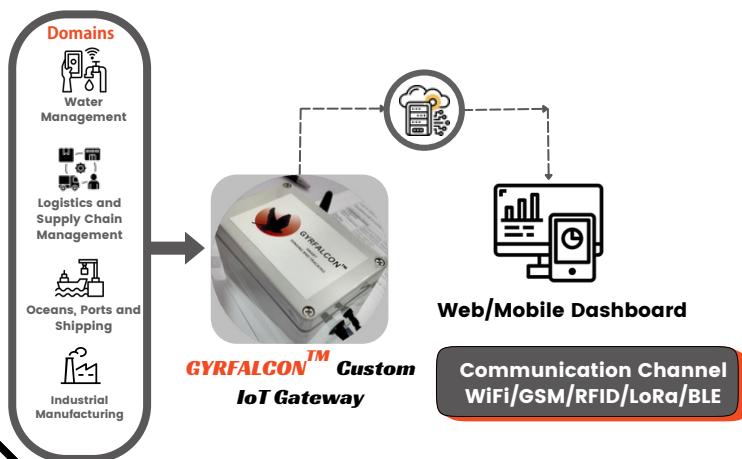

## Our Products

Our IoT sensing and tracking devices provide real-time monitoring and precise tracking of assets, vehicles and environmental parameters. With seamless cloud integration and actionable insights, we help optimize operations across logistics & supply chain, water management and manufacturing.

 <b>Sensor Gateway</b>	 <b>Tracking Device</b>	 <b>Appliance Monitoring Device</b>	 <b>Data Logger</b>
Enables to collect any sensor data	Track and Trace Vehicle/Assets	Collect Appliances historical data/live data and analyse	Online/Offline Temperature/Humidity data logger

**LIOCICHLA**

IoT Platform for **GYRFALCON™** Device Management

## Our Solutions

Custom IoT Solutions with GYRFALCON™ Made-in-India Hardware for Remote monitoring towards enabling data driven decision making, prediction and failure prevention using AI analytics.